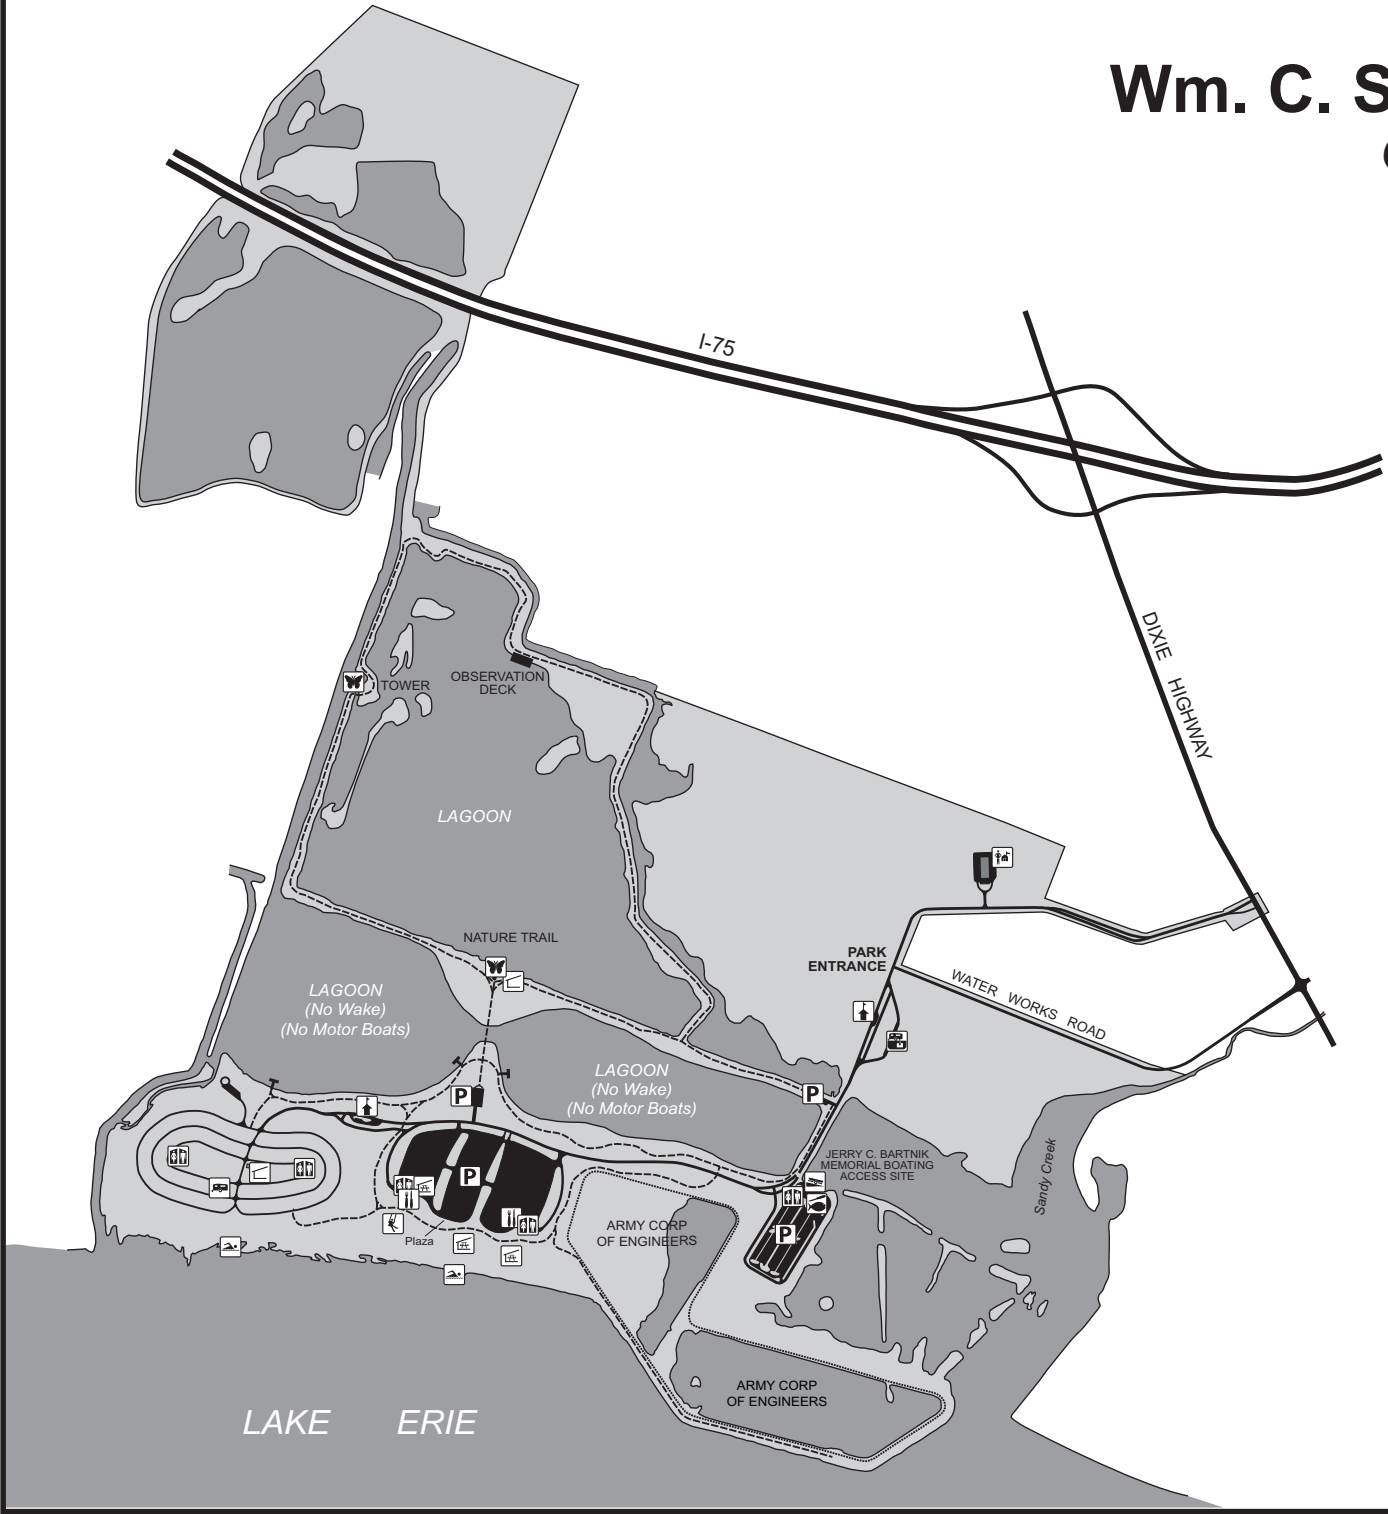

Wm. C. Sterling State Park

On Lake Erie

LEGEND

-  PAVED ROAD
-  ADA ACCESSIBLE PAVED TRAIL
-  STATE LAND
-  HEADQUARTERS
-  CONTACT STATION
-  MODERN CAMPGROUND
-  RESTROOM
-  SANITATION STATION
-  PARKING
-  VENDING MACHINES
-  BEACH
-  BOAT LAUNCH
-  FISHING PIER
-  FISH CLEANING STATION
-  PICNIC SHELTER
-  INTERPRETIVE AREA
-  PAVILION
-  PLAYSCAPE

LAKE ERIE