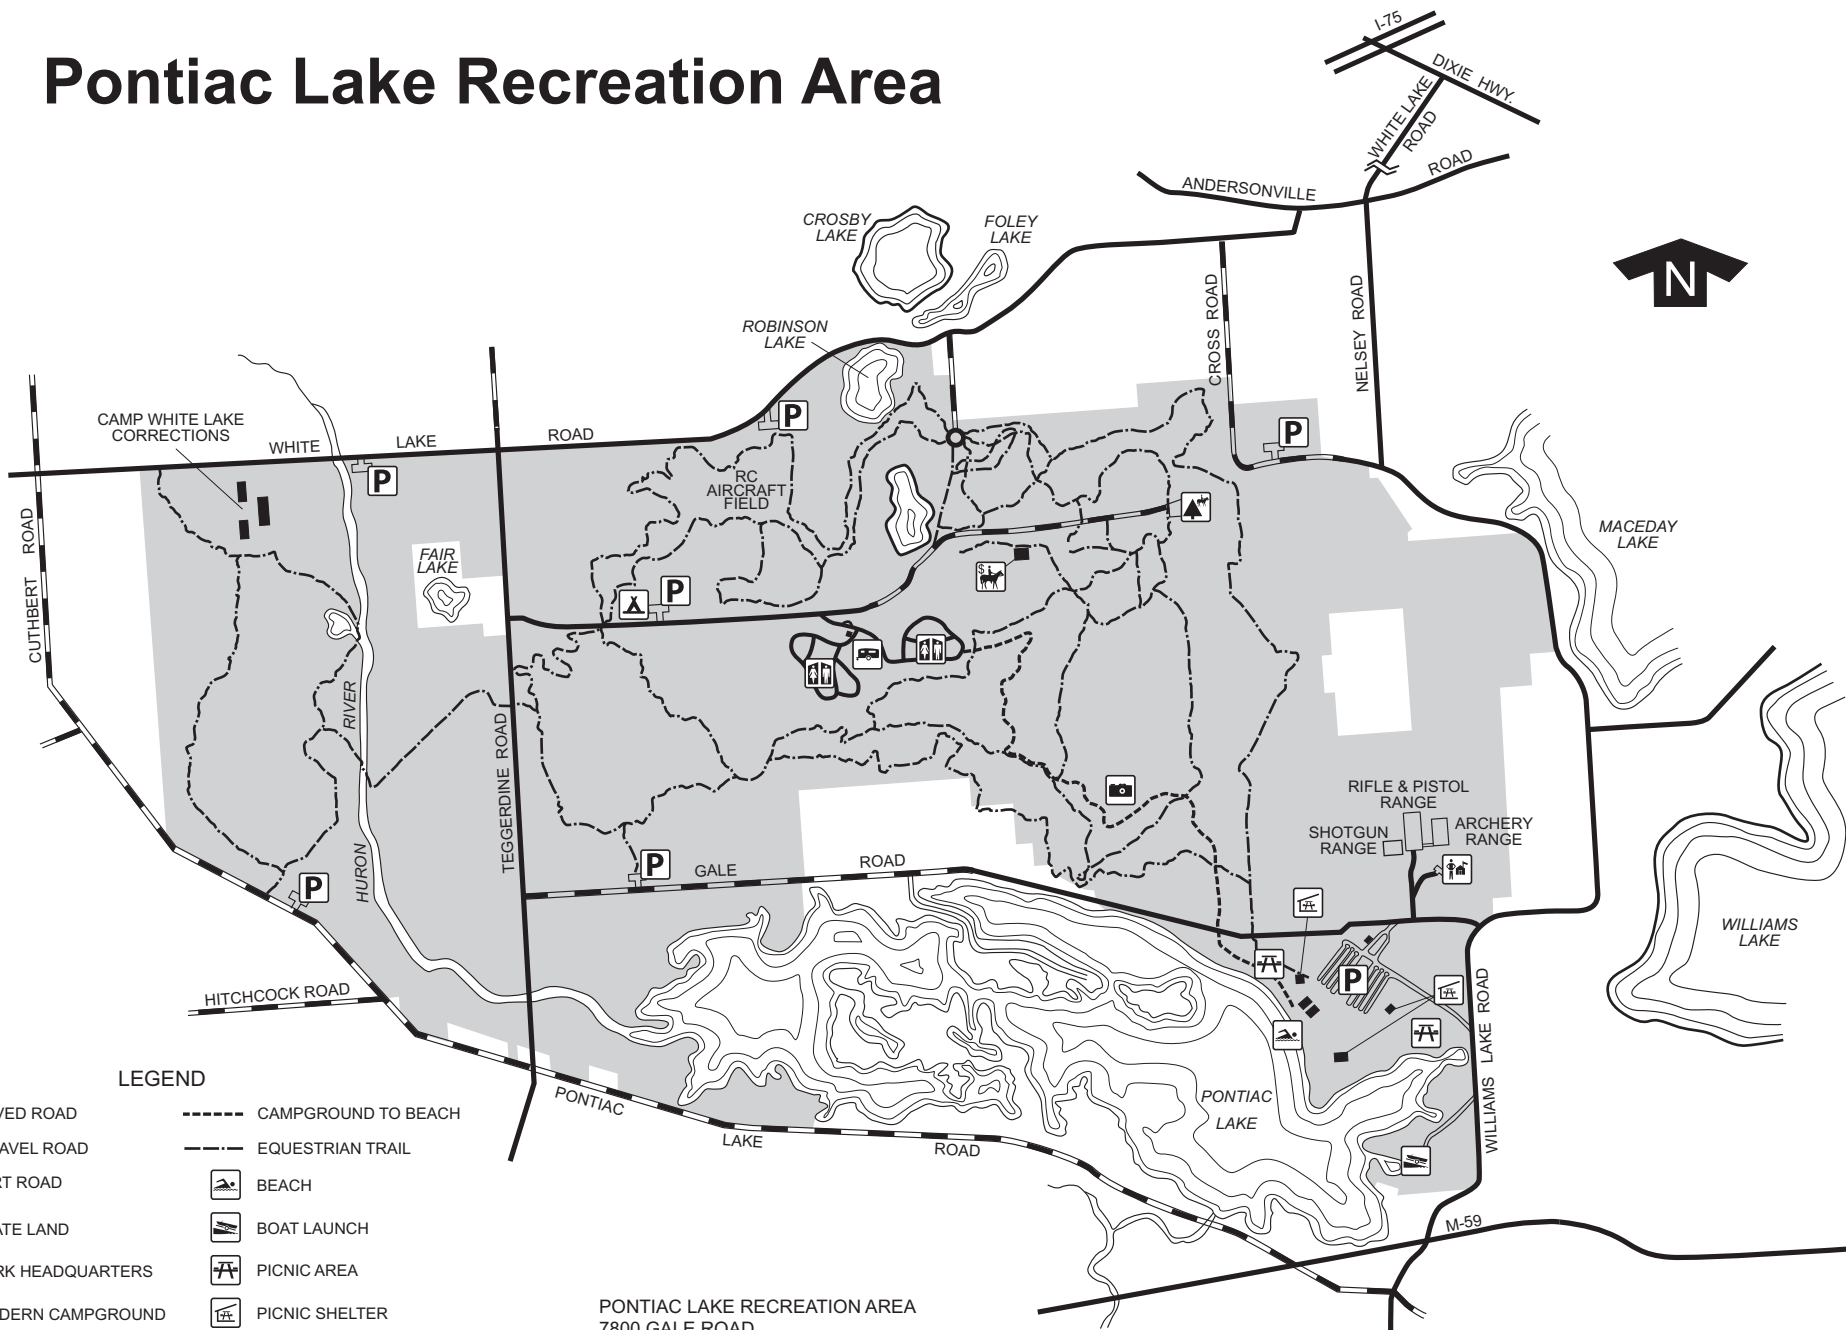

# Pontiac Lake Recreation Area

## LEGEND

- PAVED ROAD
- GRAVEL ROAD
- DIRT ROAD
- STATE LAND
- PARK HEADQUARTERS
- MODERN CAMPGROUND
- ORGANIZATION CAMPGROUND
- RIDING STABLE
- EQUESTRIAN STAGING AREA & CAMPGROUND
- CAMPGROUND TO BEACH
- EQUESTRIAN TRAIL
- BEACH
- BOAT LAUNCH
- PICNIC AREA
- PICNIC SHELTER
- RESTROOM
- PARKING
- SCENIC OVERLOOK

PONTIAC LAKE RECREATION AREA  
 7800 GALE ROAD  
 WATERFORD MI 49327  
 Phone: (248) 666-1020