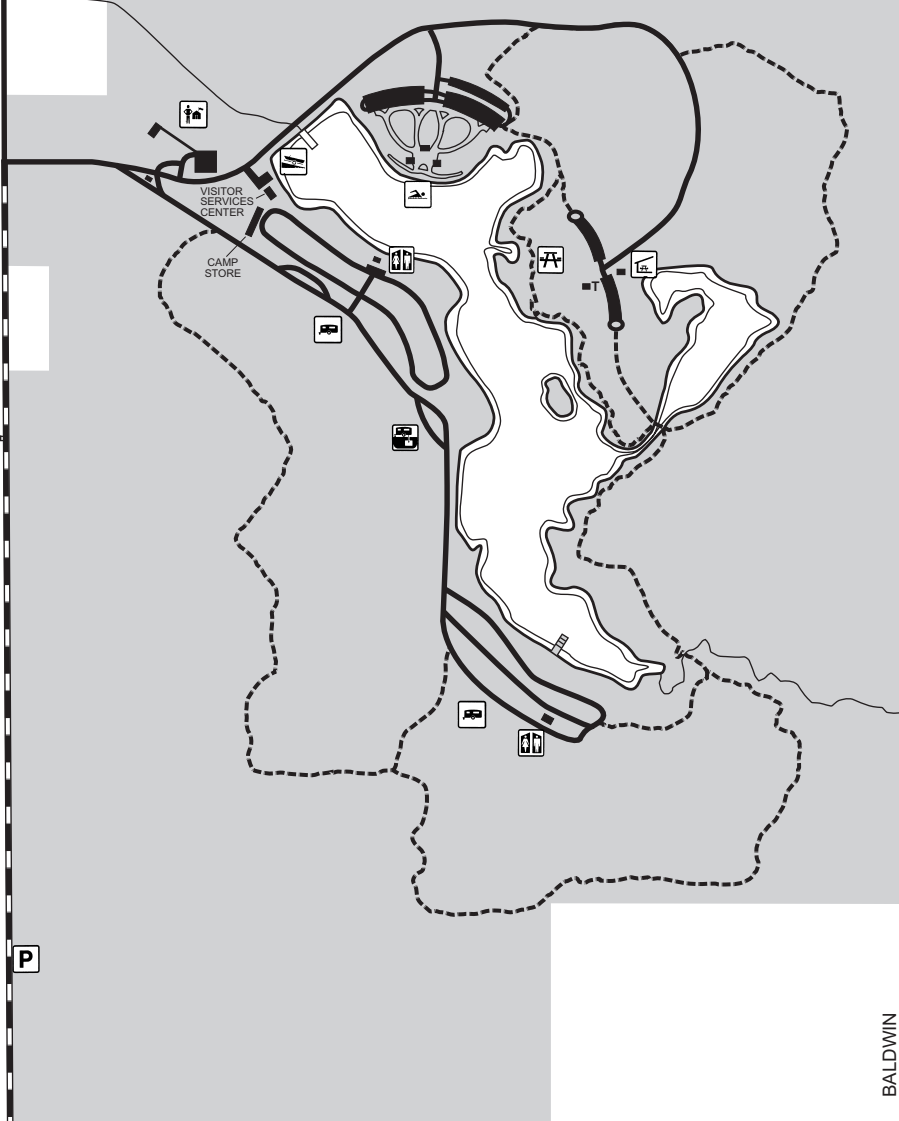

# Metamora-Hadley Recreation Area

PRATT ROAD

ROAD

ROAD

ROAD

RITCHIE ROAD

ROAD

CRAMTON ROAD

CALEY ROAD

HURD ROAD

KILE ROAD

BALDWIN ROAD

-  PAVED ROAD
-  GRAVEL ROAD
-  FOOT TRAIL
-  STATE PARK LAND
-  HEADQUARTERS
-  CAMPGROUND
-  RESTROOM
-  BEACH
-  BOAT LAUNCH
-  FISHING PIER
-  PICNIC AREA
-  PICNIC SHELTER
-  TOILET
-  SANITATION STATION
-  HUNTER PARKING