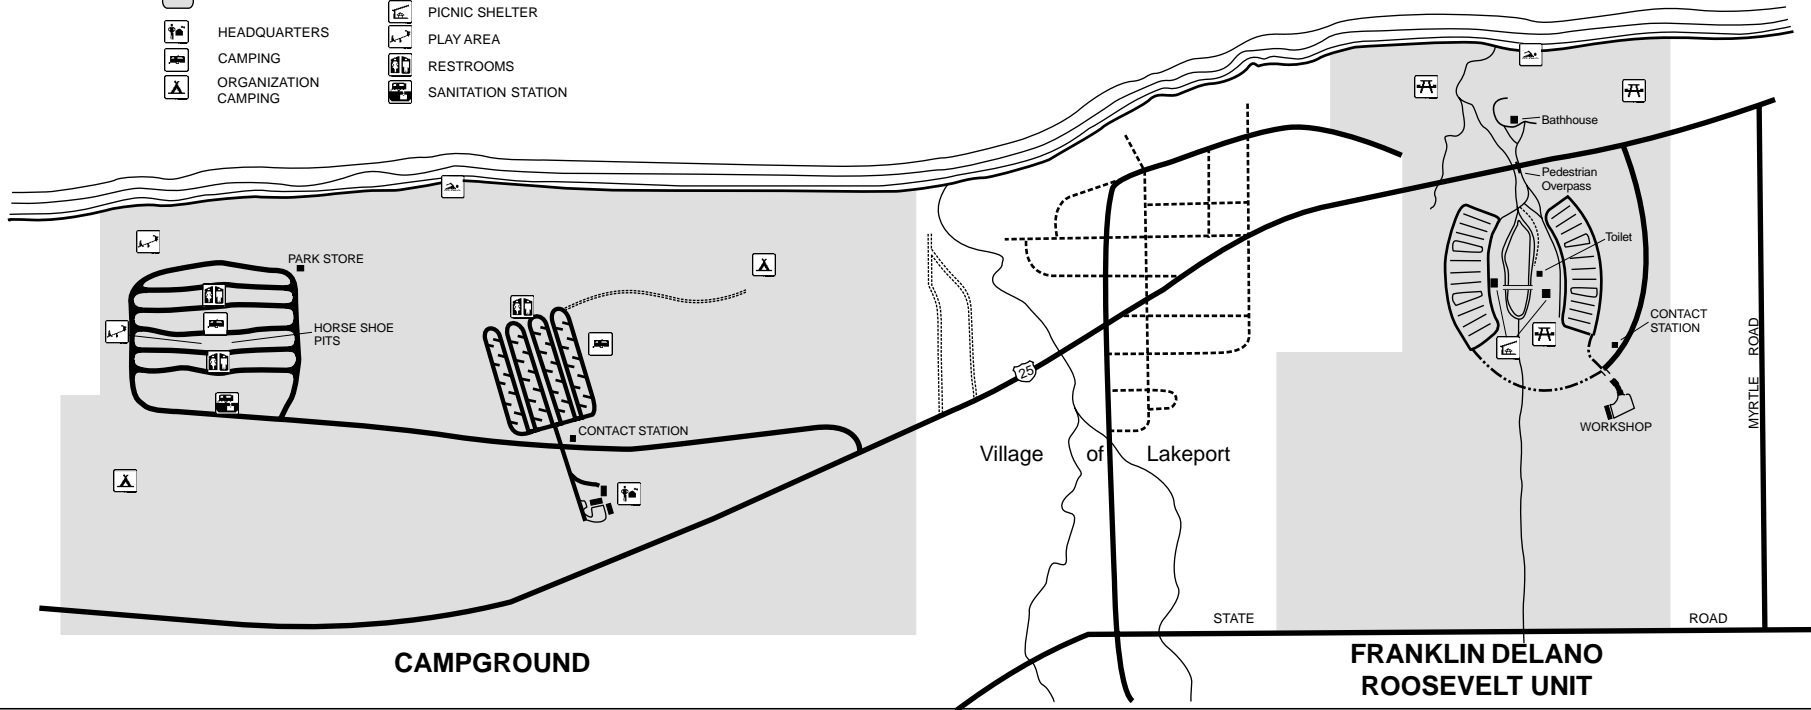

# Lakeport State Park

## LEGEND

- PAVED ROAD
- STATE LAND
- HEADQUARTERS
- CAMPING
- ORGANIZATION CAMPING
- BEACH
- PICNIC AREA
- PICNIC SHELTER
- PLAY AREA
- RESTROOMS
- SANITATION STATION

## CAMPSITE LOCATION

LAKEPORT STATE PARK  
 7605 LAKESHORE ROAD  
 LAKEPORT MI 48059  
 Phone: (810) 327-6224