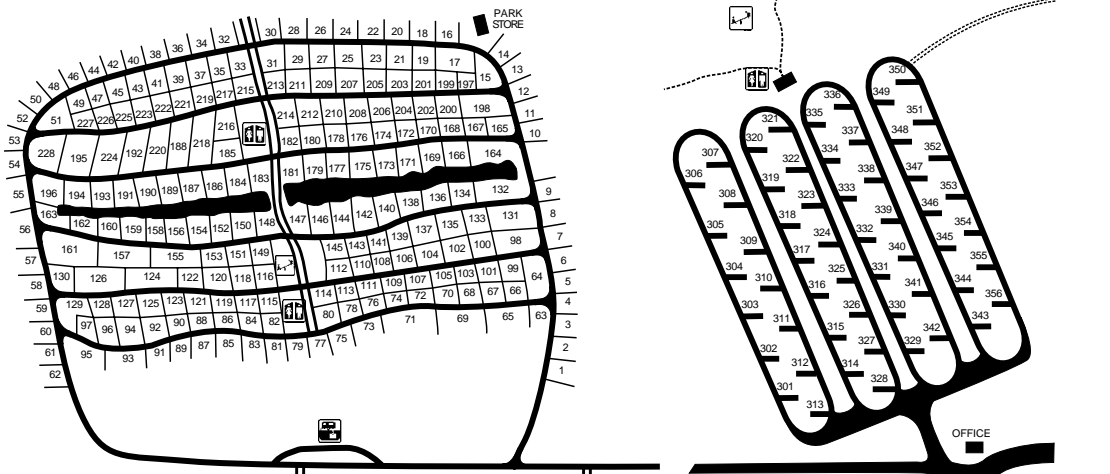

# Lakeport State Park

## LEGEND

- PAVED ROAD
- STATE LAND
- HEADQUARTERS
- CAMPING
- ORGANIZATION CAMPING
- BEACH
- PICNIC AREA
- PICNIC SHELTER
- PLAY AREA
- RESTROOMS
- SANITATION STATION

## CAMPSITE LOCATION

LAKEPORT STATE PARK  
 7605 LAKESHORE ROAD  
 LAKEPORT MI 48059  
 Phone: (810) 327-6224