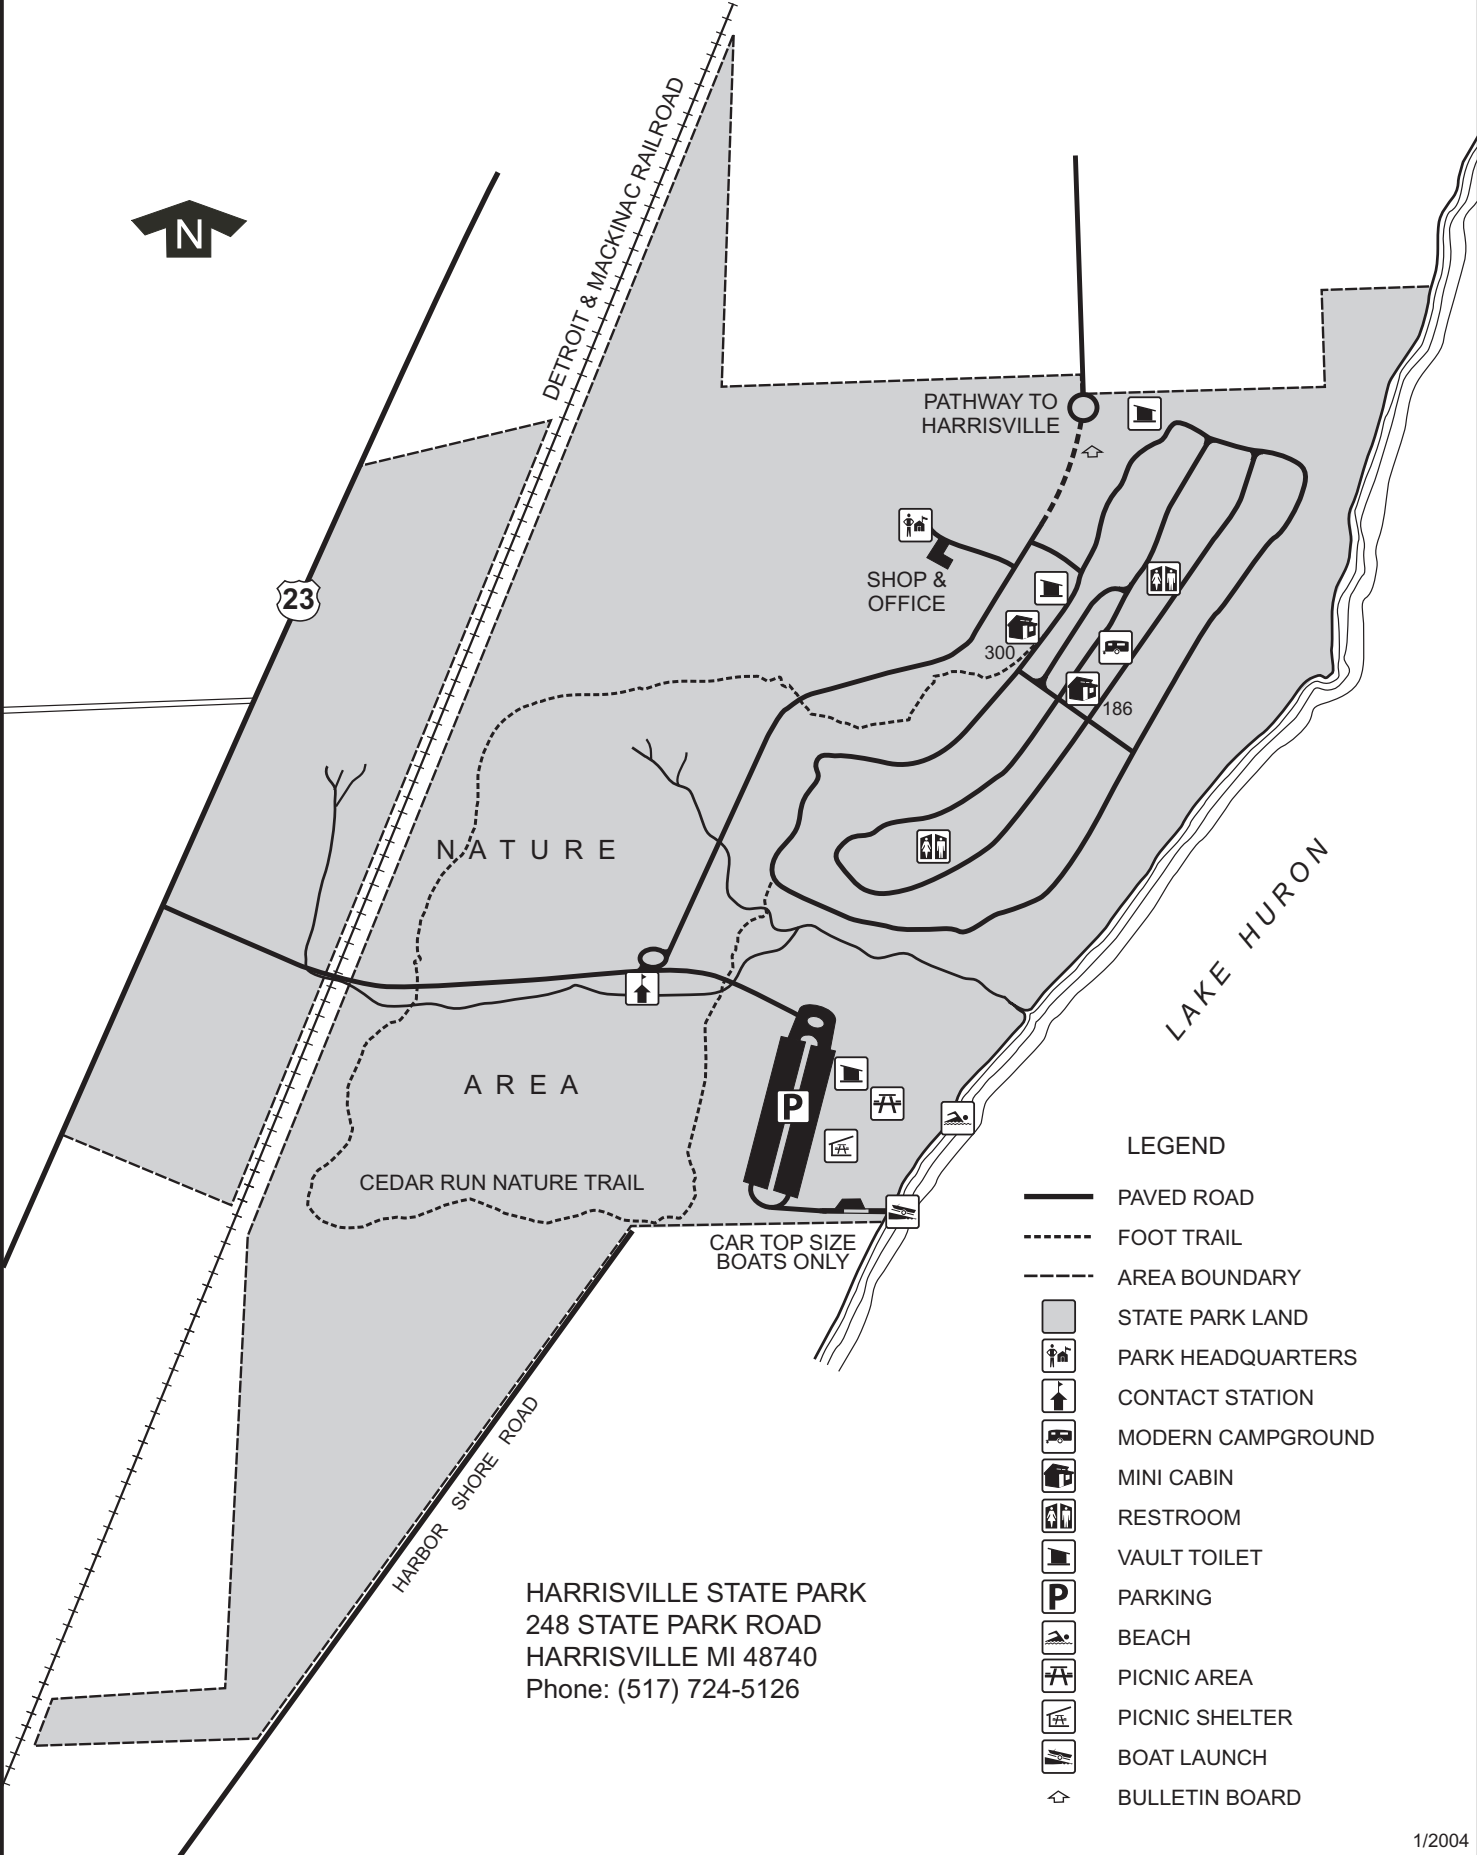

Harrisville State Park

LEGEND

- PAVED ROAD
- FOOT TRAIL
- AREA BOUNDARY
- STATE PARK LAND
- PARK HEADQUARTERS
- CONTACT STATION
- MODERN CAMPGROUND
- MINI CABIN
- RESTROOM
- VAULT TOILET
- PARKING
- BEACH
- PICNIC AREA
- PICNIC SHELTER
- BOAT LAUNCH
- BULLETIN BOARD