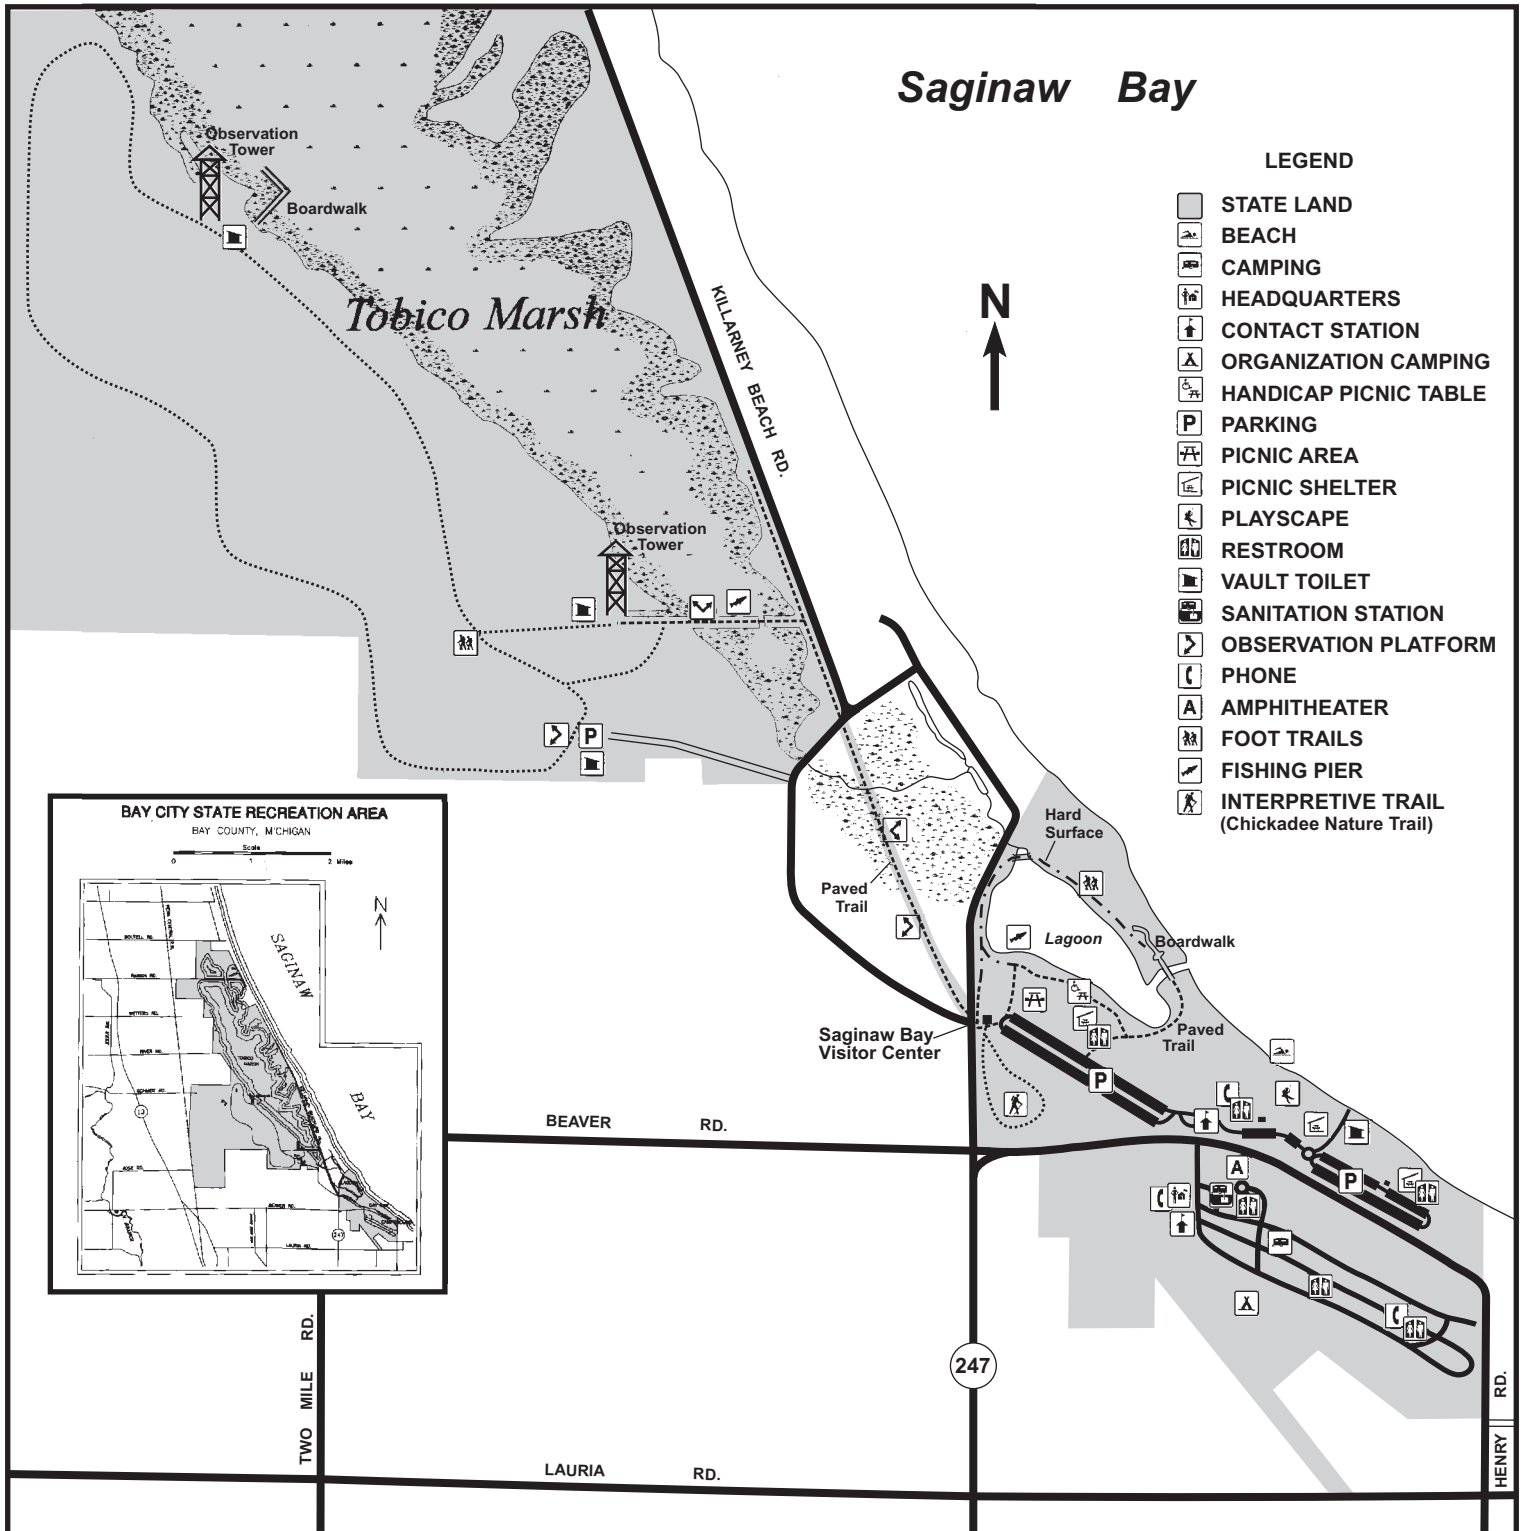

BAY CITY STATE RECREATION AREA

LEGEND

- STATE LAND
- BEACH
- CAMPING
- HEADQUARTERS
- CONTACT STATION
- ORGANIZATION CAMPING
- HANDICAP PICNIC TABLE
- PARKING
- PICNIC AREA
- PICNIC SHELTER
- PLAYScape
- RESTROOM
- VAULT TOILET
- SANITATION STATION
- OBSERVATION PLATFORM
- PHONE
- AMPHITHEATER
- FOOT TRAILS
- FISHING PIER
- INTERPRETIVE TRAIL
(Chickadee Nature Trail)